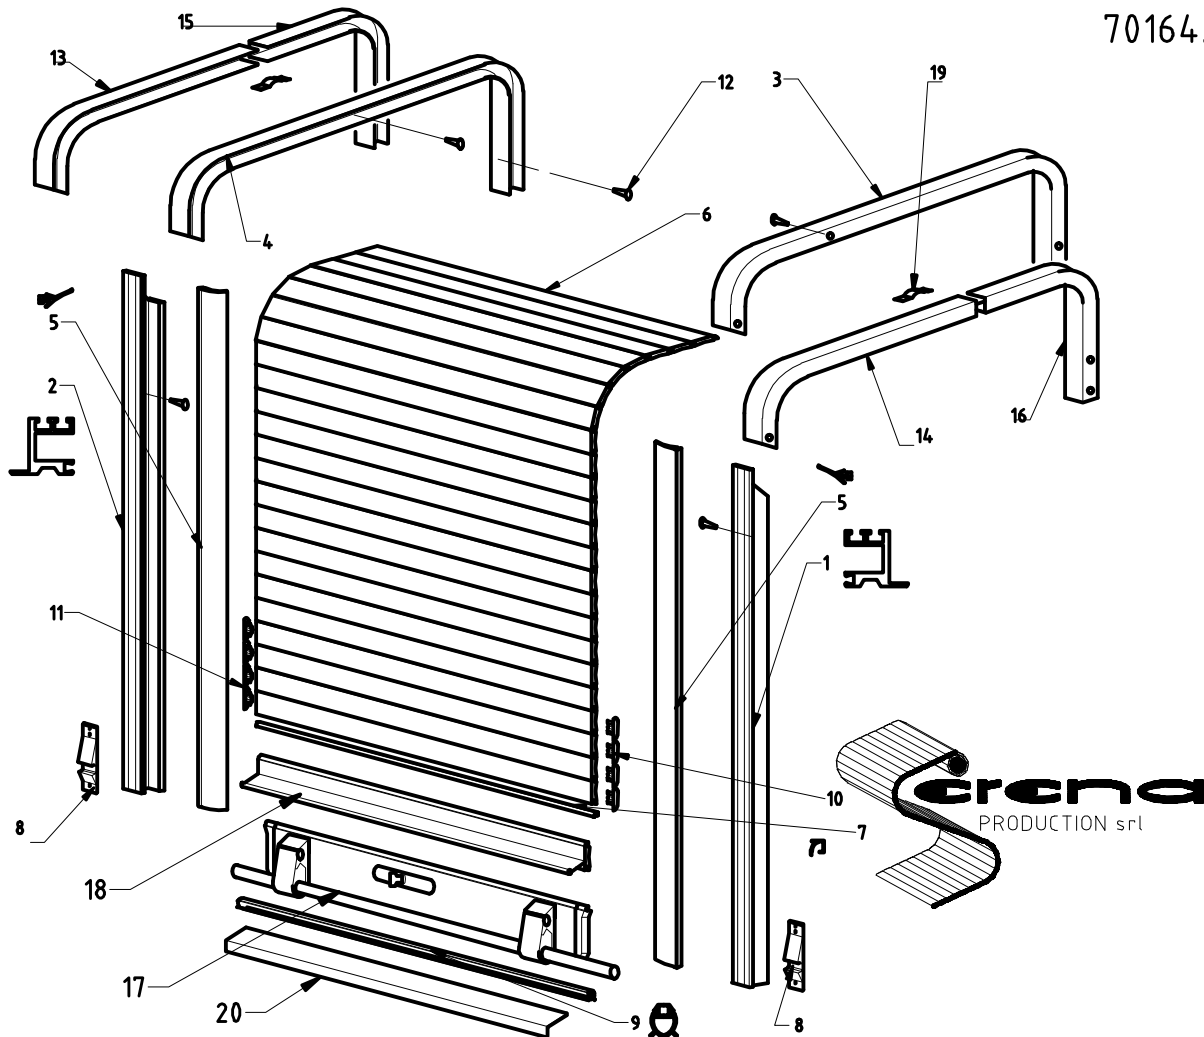

70164.04E

20	Low profile (ledge)		70014.00	
19	Spring of block		70143.18	
18	Shutter's garsp profile		70169.00	
17	Group of closing (barlock) with key		70180.00	
16	Inner back profile right		70134.17	
15	Inner back profile left		70134.16	
14	Inner head profile right		70134.15	
13	Inner head profile left		70143.14	
12	Fixing screws for profiles		70134.11	
11	Sliding block left		7025	
10	Sliding block right		7010	
9	Little rubber of leaf		7007	
8	Aglas (block)		7006	
7	Middle rubber		7023	
6	Little shutter's profile		7006	
5	Rubber of seal		7026	
4	Left upper guide		70143.04	
3	Right upper guide		70143.03	
2	Left side guide		70143.02	
1	Right side guide		70143.01	
POS	DENOMINATION	Q.TY	CODE	NOTE