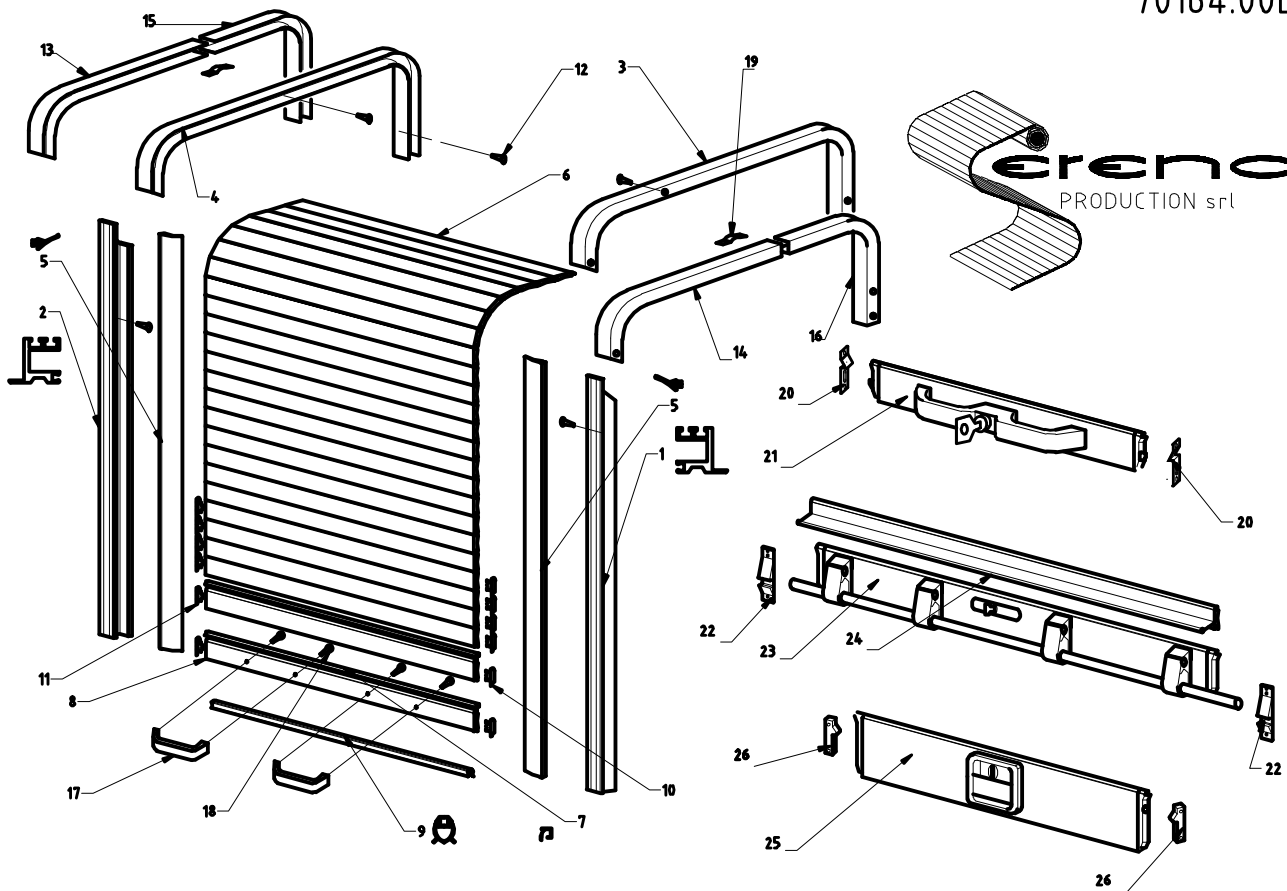

70164.00E

26	Aglas (blocks)		7006	
25	Closing inox with key		7101	
24	Shutter's garsp profile		70169.00	
23	Group of closing (barlock) with key		70180.00	
22	Aglas (blocks)		7006	
21	Closing without key		7102	
21	Closing with key		7101	
20	Aglas (blocks)		7006	
19	Spring of block		70143.18	
18	Fixing screws for handles		70143.13	
17	Handles		70143.12	
16	Inner back profile right		70134.17	
15	Inner back profile left		70134.16	
14	Inner head profile right		70134.15	
13	Inner head profile left		70143.14	
12	Fixing screws for profile		70134.11	
11	Sliding block left		7025	
10	Sliding block right		7010	
9	Little rubber of leaf		7007	
8	Profile of end shutter		70143.08	
7	Middle rubber		7023	
6	Little shutter's profile		7024	
5	Rubber of seal		7026	
4	Left upper guide		70143.04	
3	Right upper guide		70143.03	
2	Left side guides		70143.02	
1	Right side guide		70143.01	
POS	DENOMINATION	Q.TY	CODE	NOTE